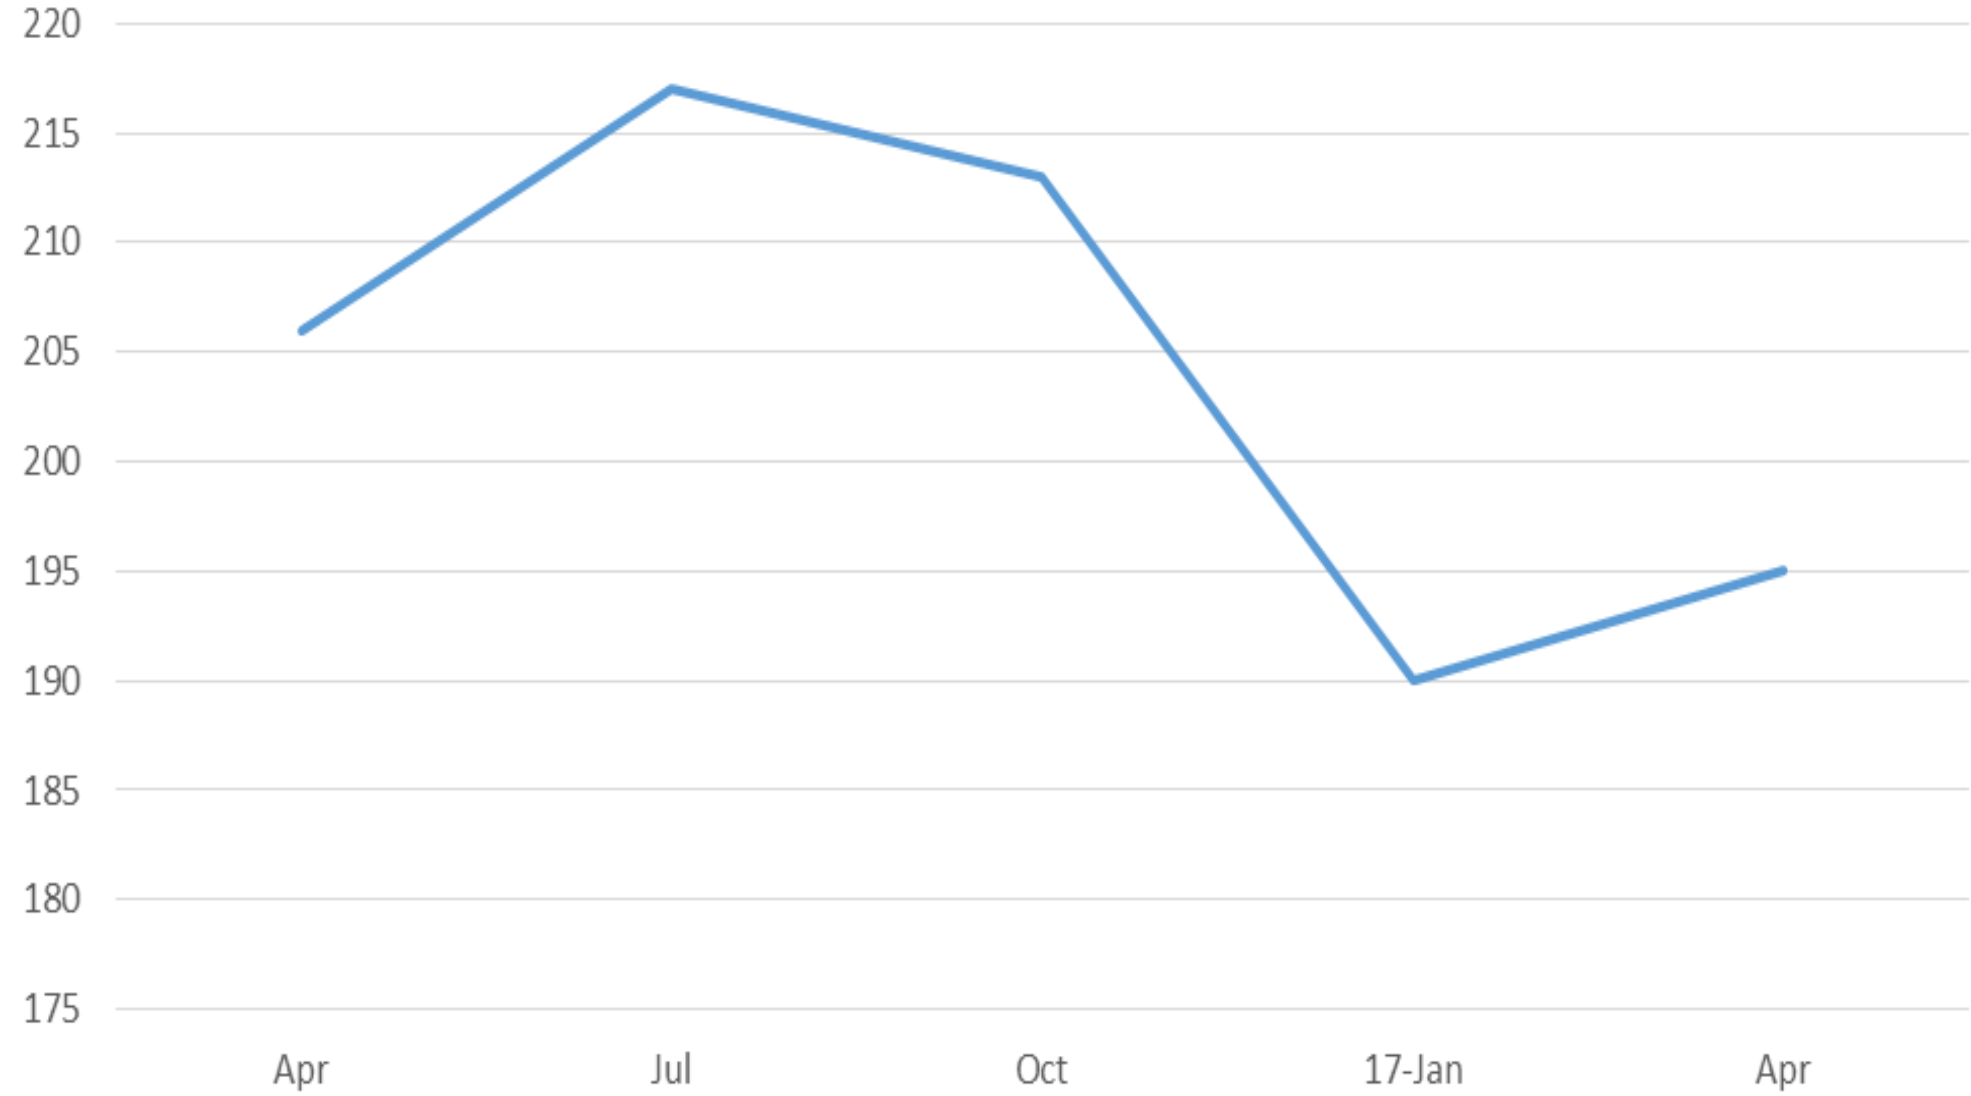

HiPlans (194)