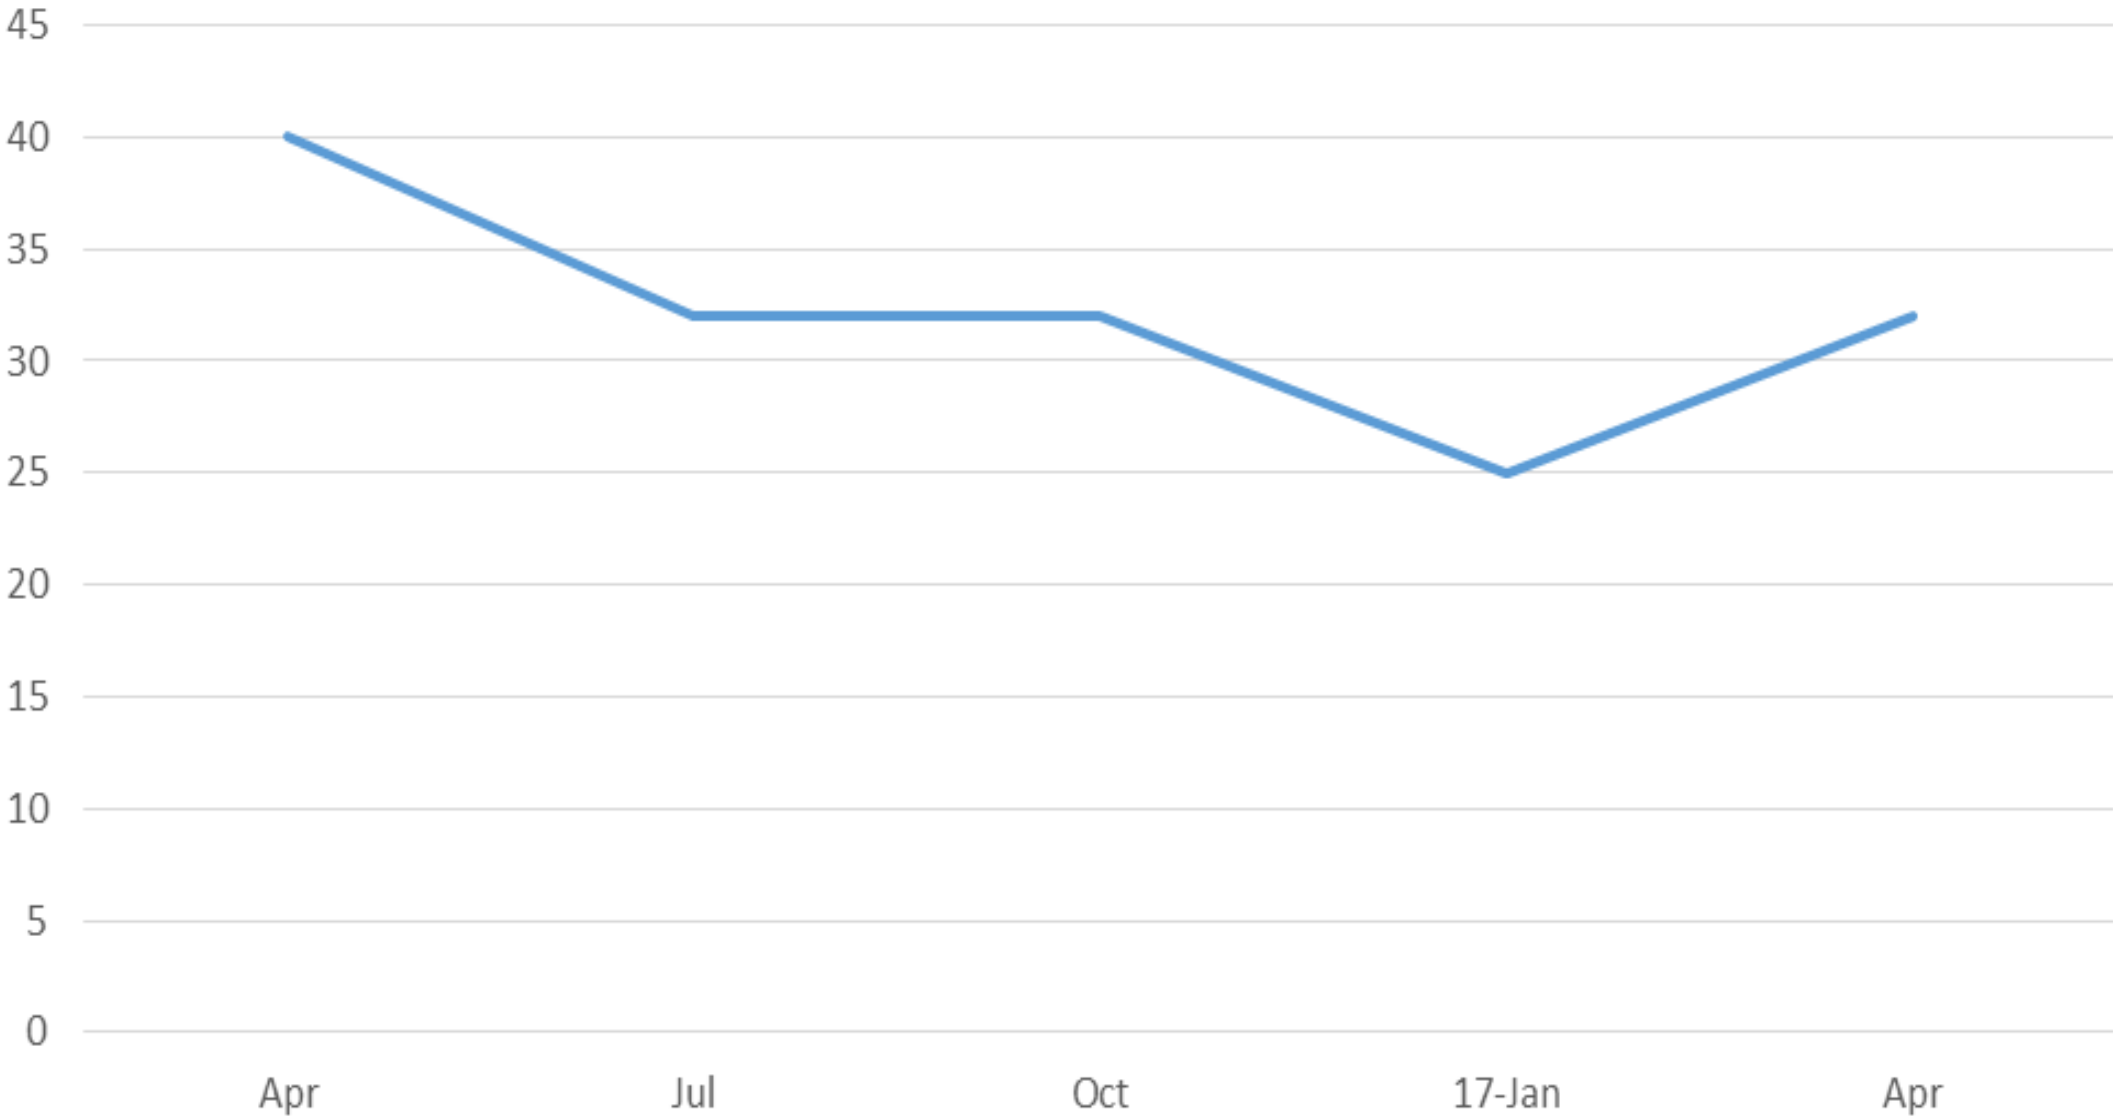

540

530

520

510

500

Apr

Jul

Oct

17-Jan

Apr

North Texas (374)

Rio Brav Chachalaca (438)

San Antonio (197)

Staked Plains (317)

Tarrant County (199)

Texas 10-59 (457)