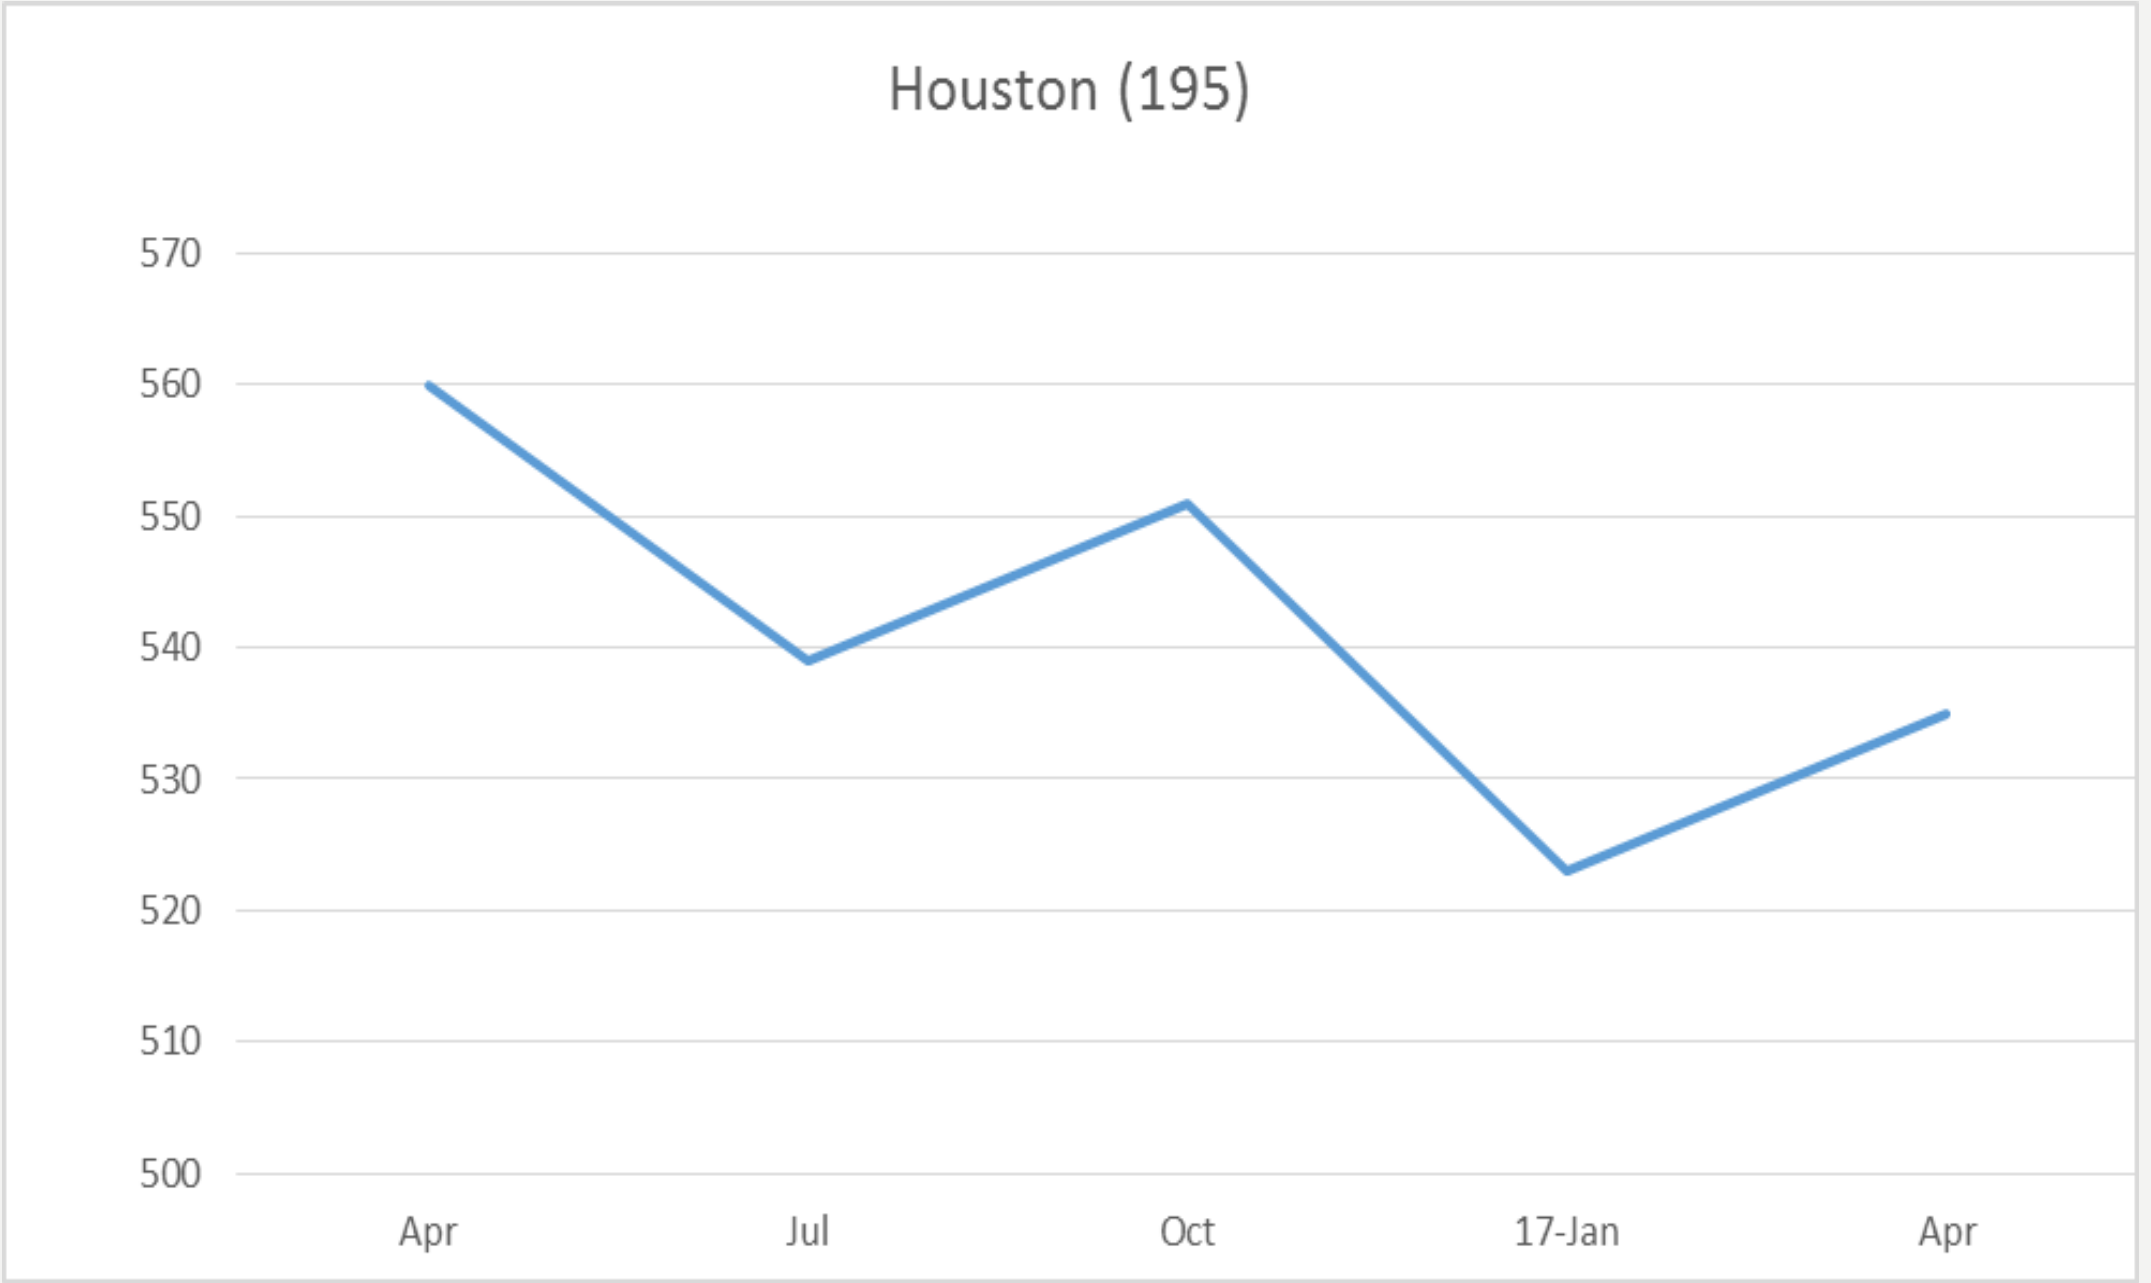

17-Jan

Apr

North Texas (374)

Rio Brav Chachalaca (438)

San Antonio (197)

Staked Plains (317)

Tarrant County (199)

Texas 10-59 (457)