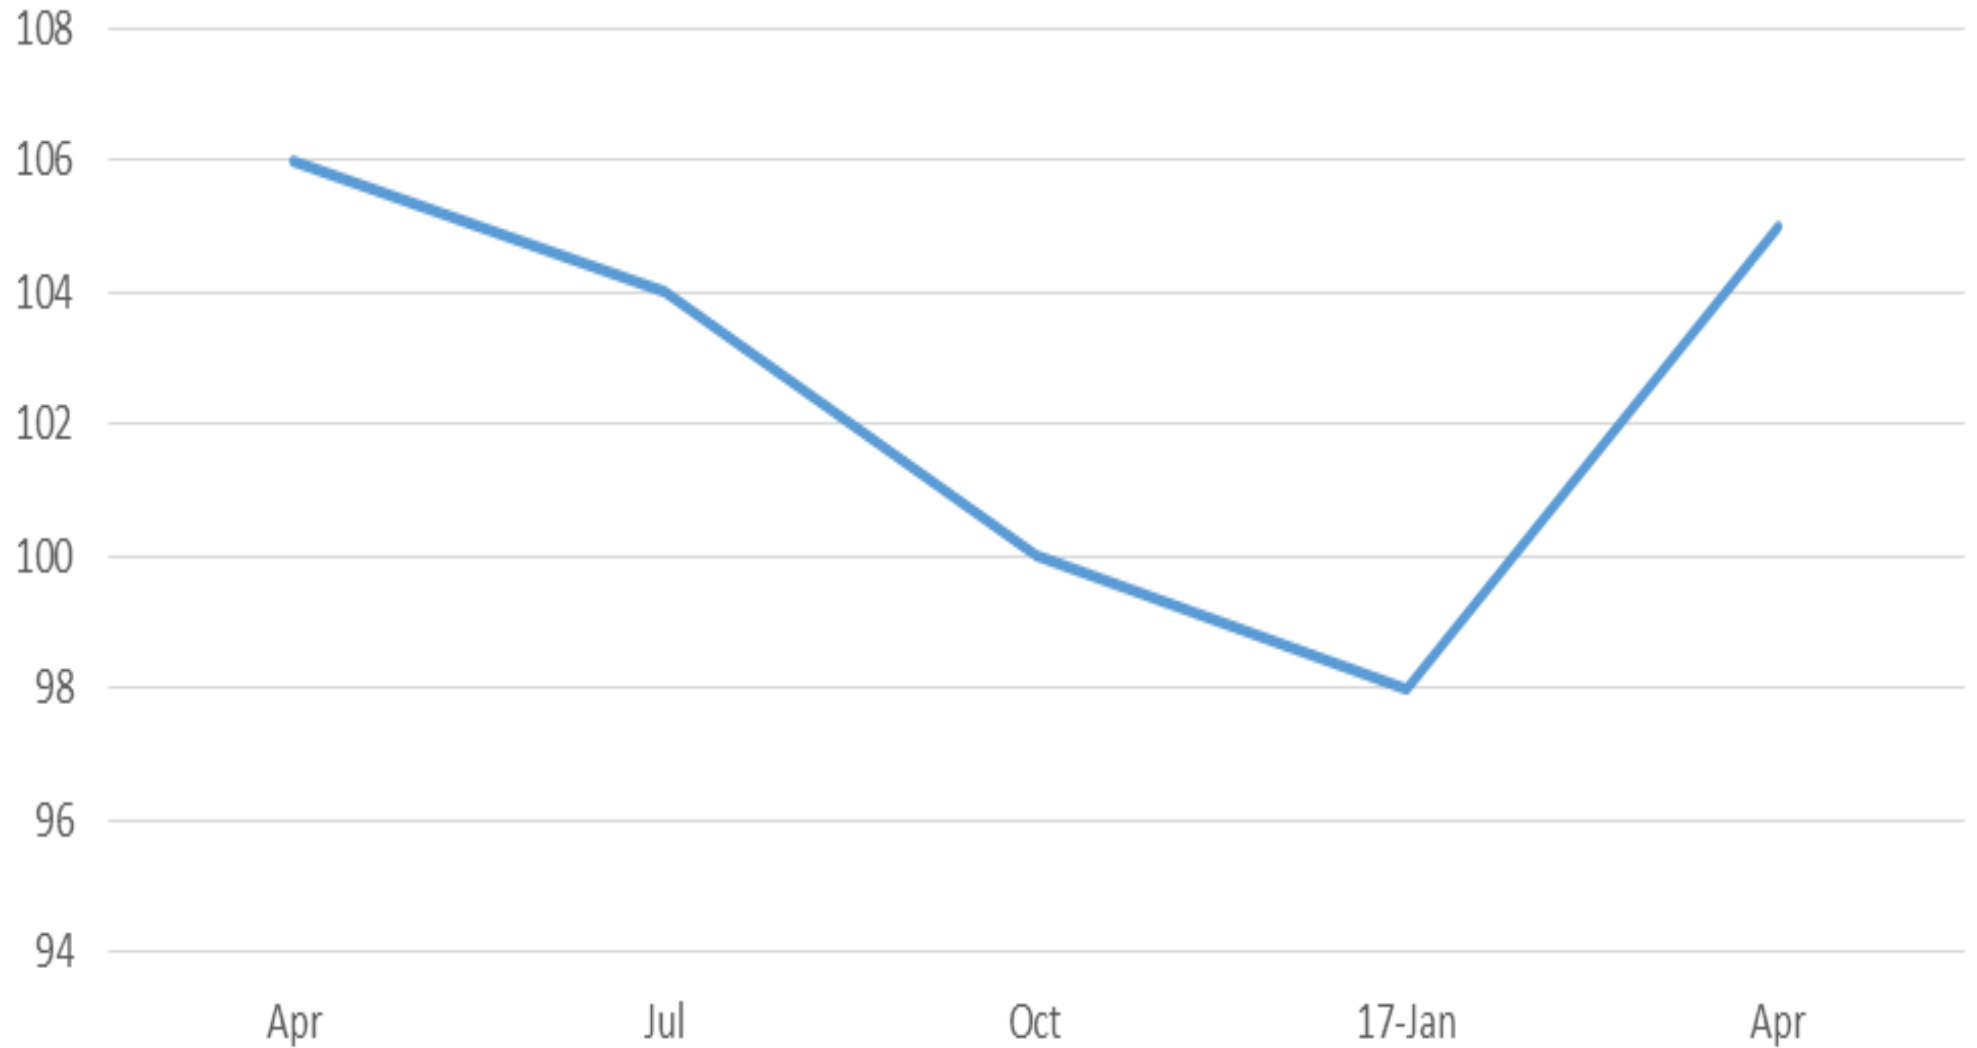

MEMBERSHIP

CHAPTERS IN REVIEW

Membership Overview

Austin (329)

Central Texas (450)

Coastal Bend (274)

Dallas (190)

East Texas (296)

17-Jan

Apr

North Texas (374)

Rio Brav Chachalaca (438)

San Antonio (197)

Staked Plains (317)

Tarrant County (199)

Texas 10-59 (457)