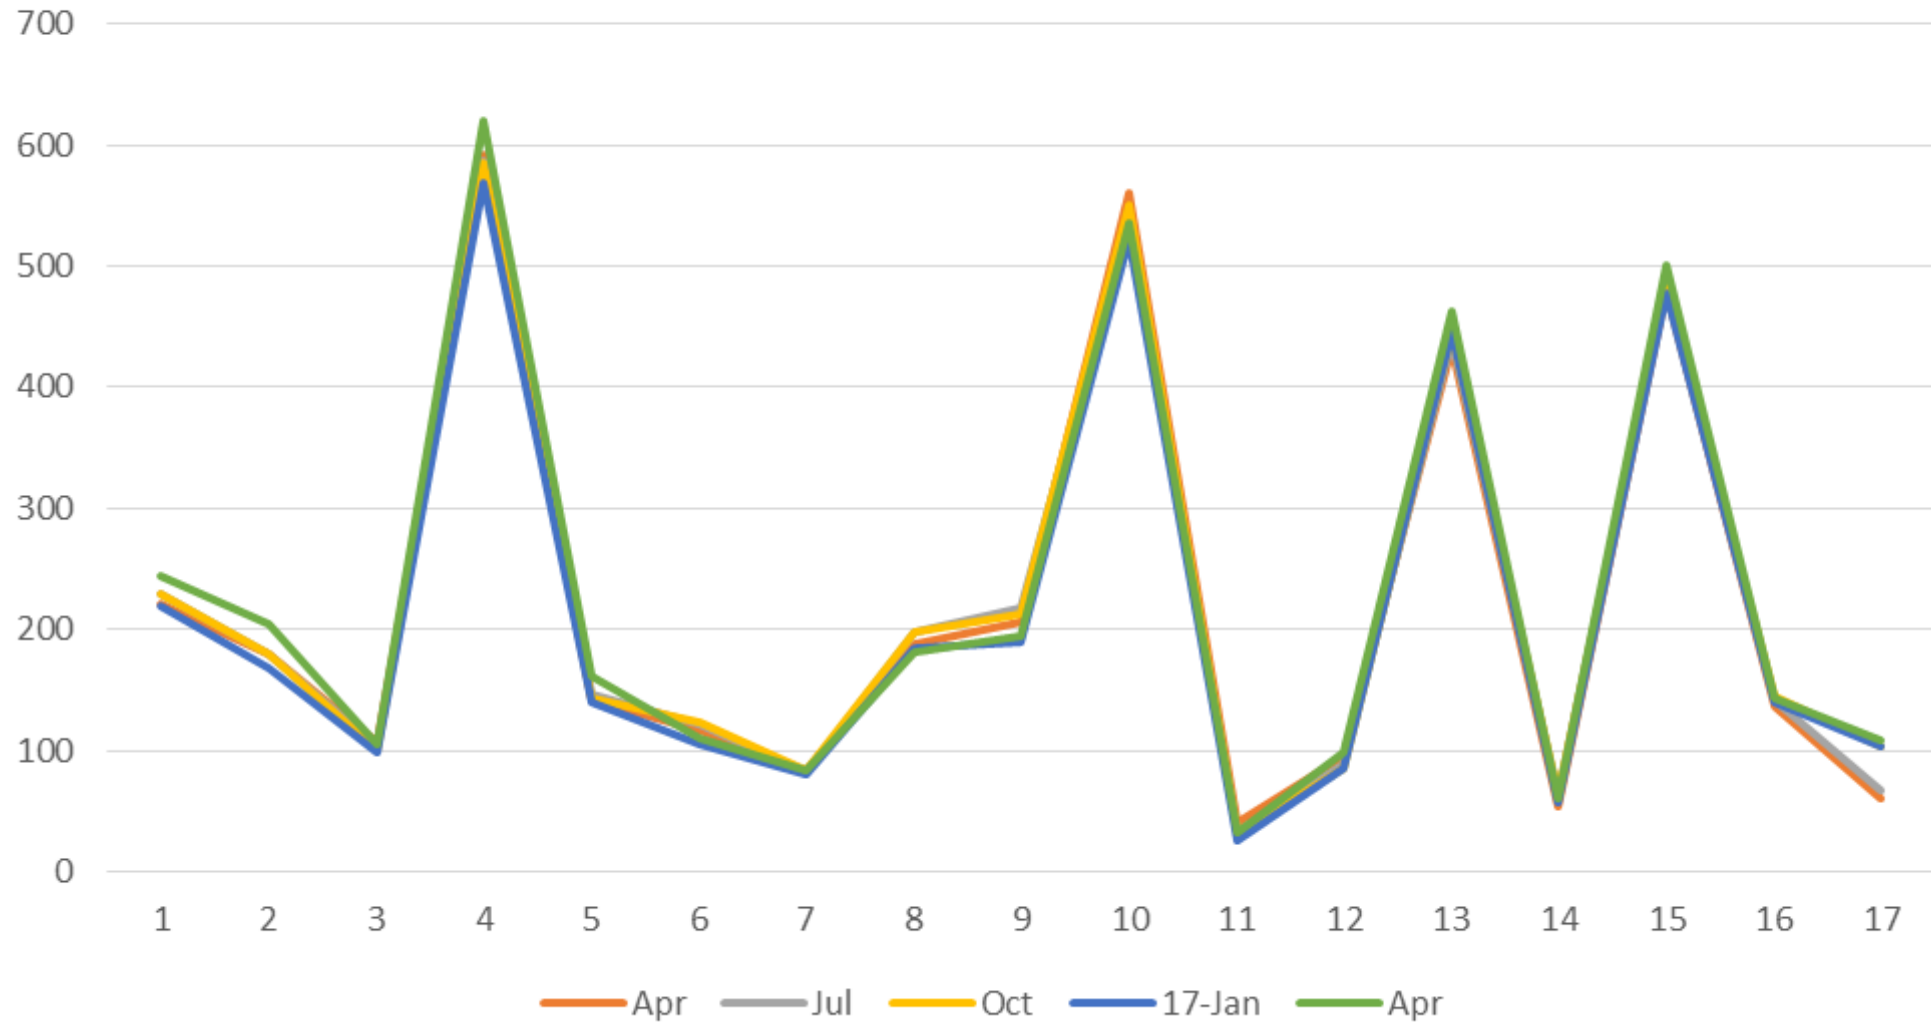

MEMBERSHIP

CHAPTERS IN REVIEW

Membership Overview

Austin (329)

Central Texas (450)

Coastal Bend (274)

Dallas (190)

East Texas (296)

540

530

520

510

500

Apr

Jul

Oct

17-Jan

Apr

North Texas (374)

Rio Brav Chachalaca (438)

San Antonio (197)

Staked Plains (317)

Tarrant County (199)

Texas 10-59 (457)