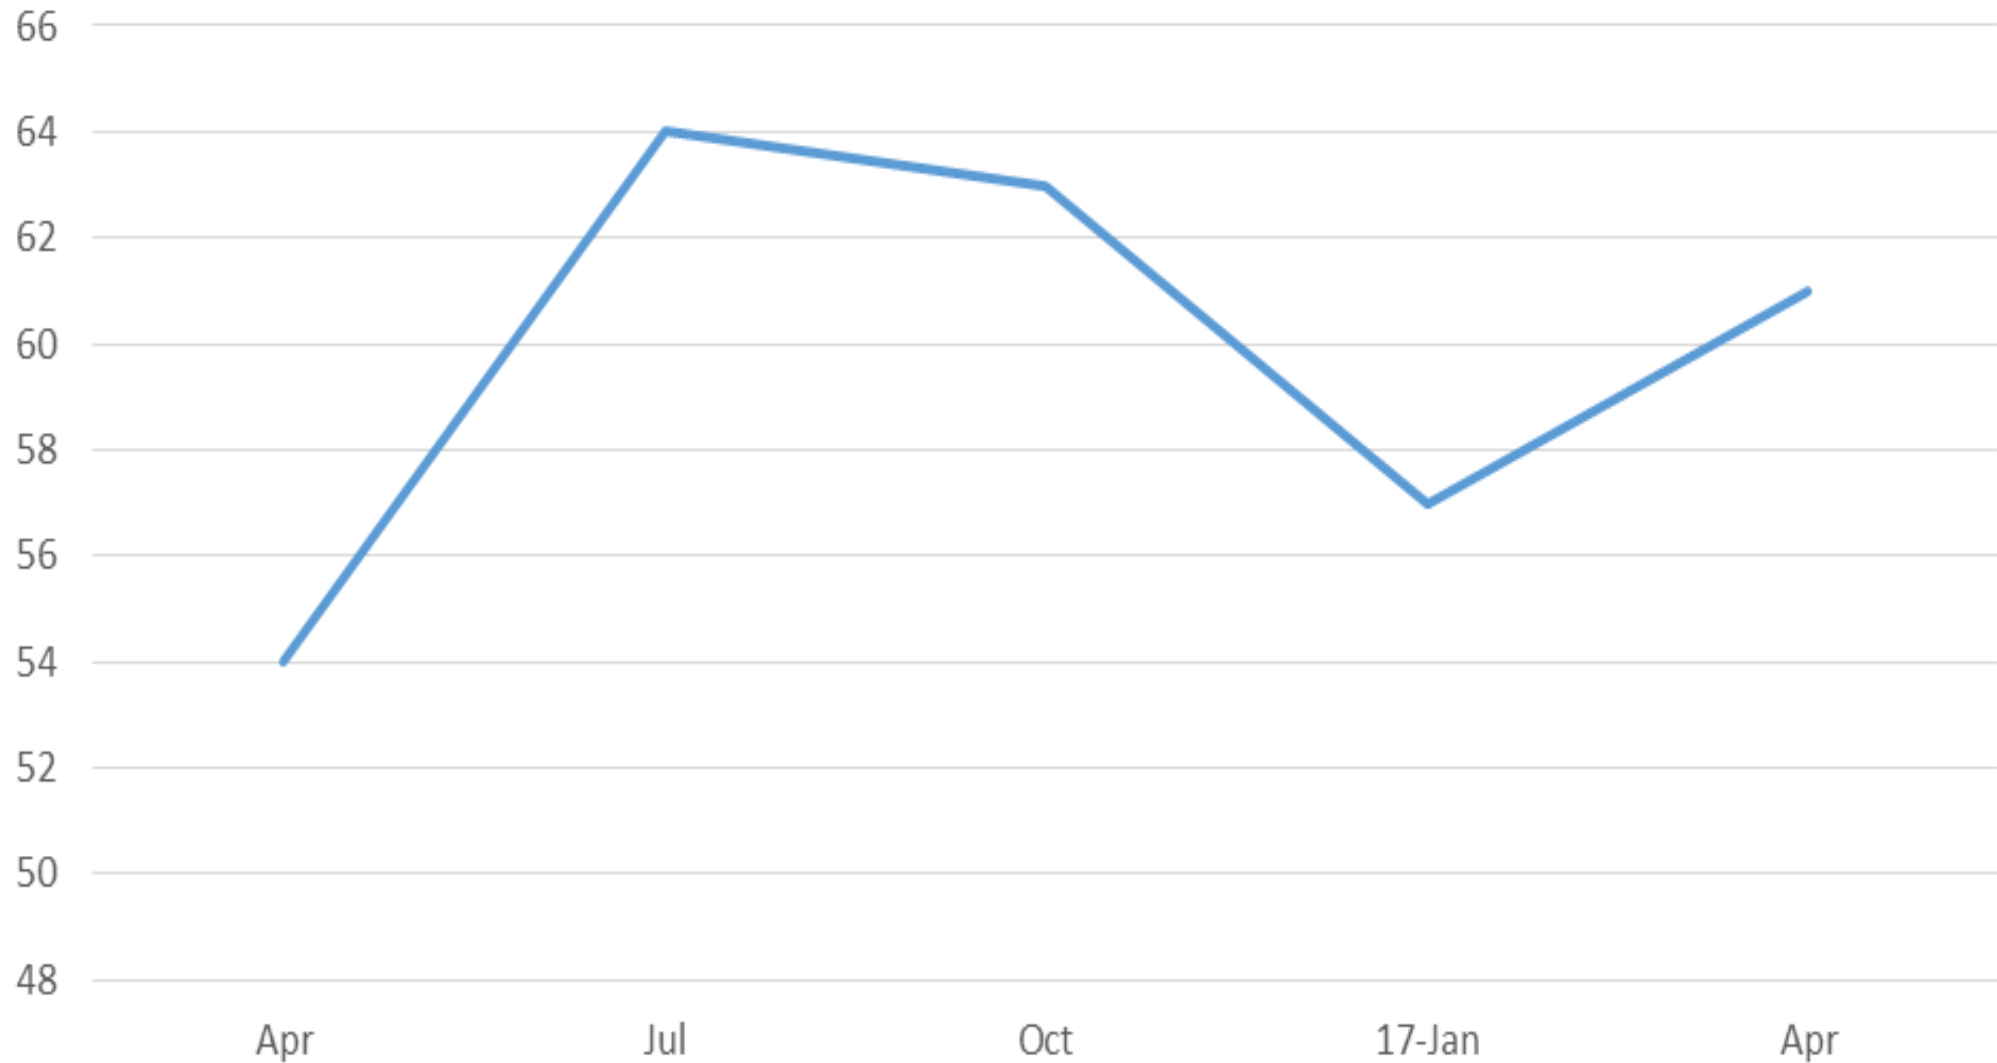

17-Jan

Apr

North Texas (374)

Rio Brav Chachalaca (438)

San Antonio (197)

Staked Plains (317)

Tarrant County (199)

Texas 10-59 (457)